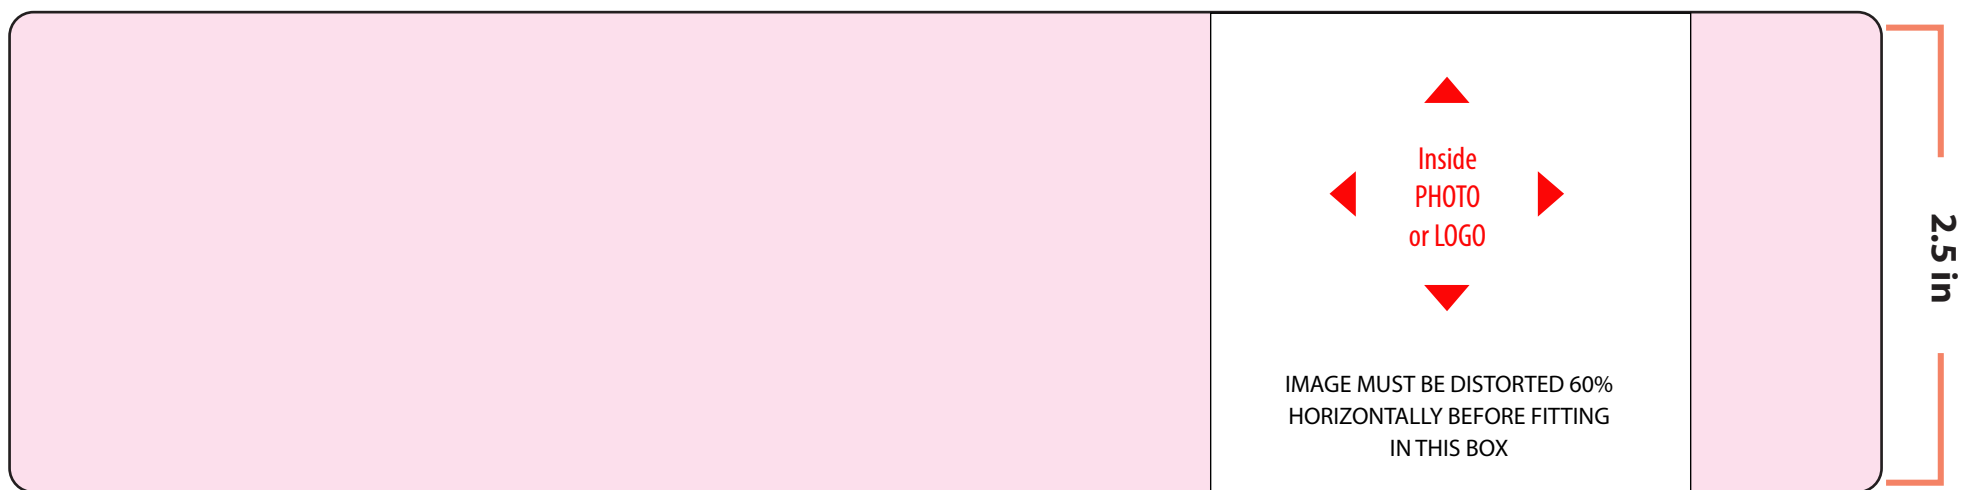

# 33.8oz Bottle Labels (PAPER LABEL)

# 33.8oz Bottle Labels (CLEAR LABEL)

 Pink area = Clear

7 Color Press  
 CMYK + White + 2 Colors  
 or  
 2 Colors + White + CMYK

 Back of bottle or Logo