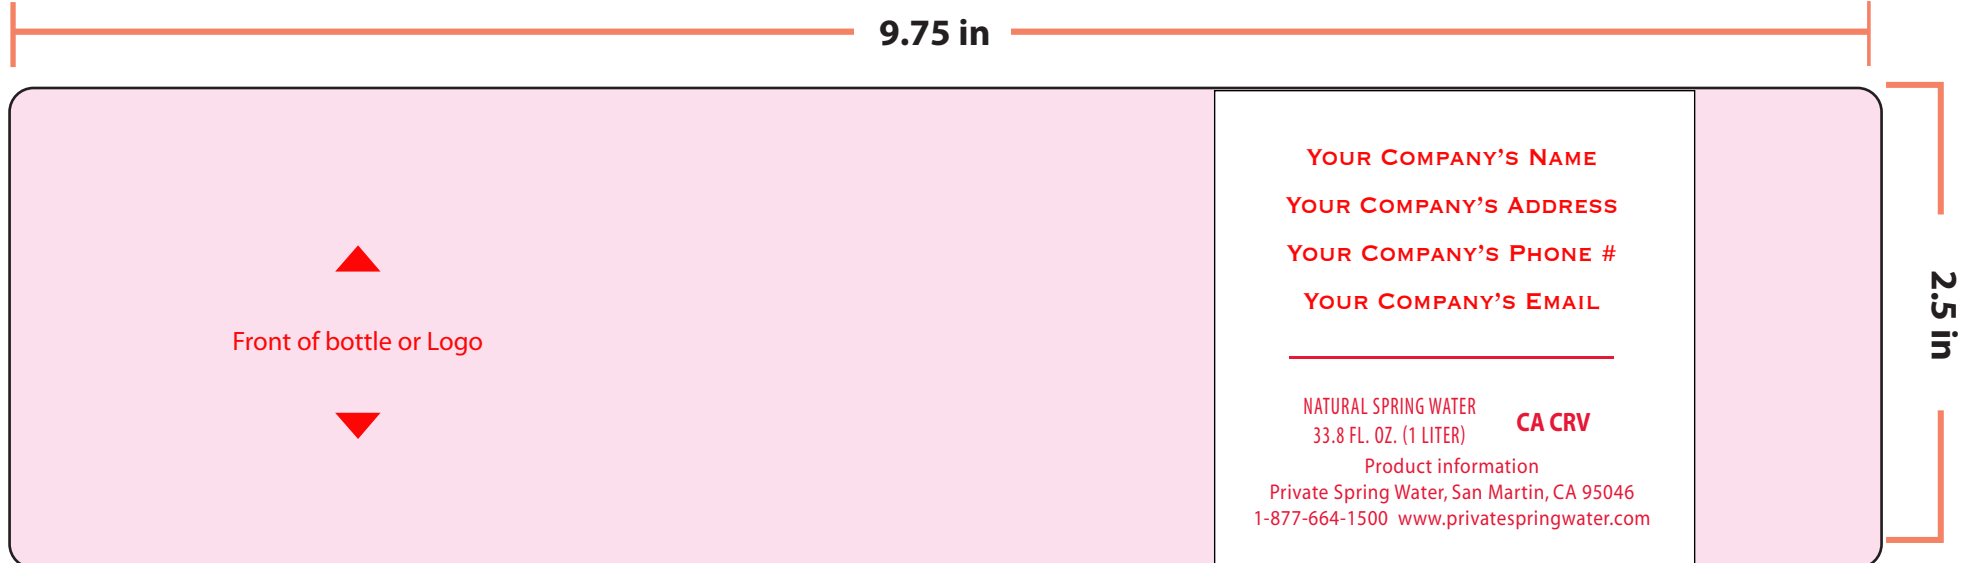

# 33.8oz Bottle Labels (PAPER LABEL)

# 33.8oz Bottle Labels (CLEAR LABEL)

 Pink area = Clear

7 Color Press  
 CMYK + White + 2 Colors  
 or  
 2 Colors + White + CMYK

 Back of bottle or Logo