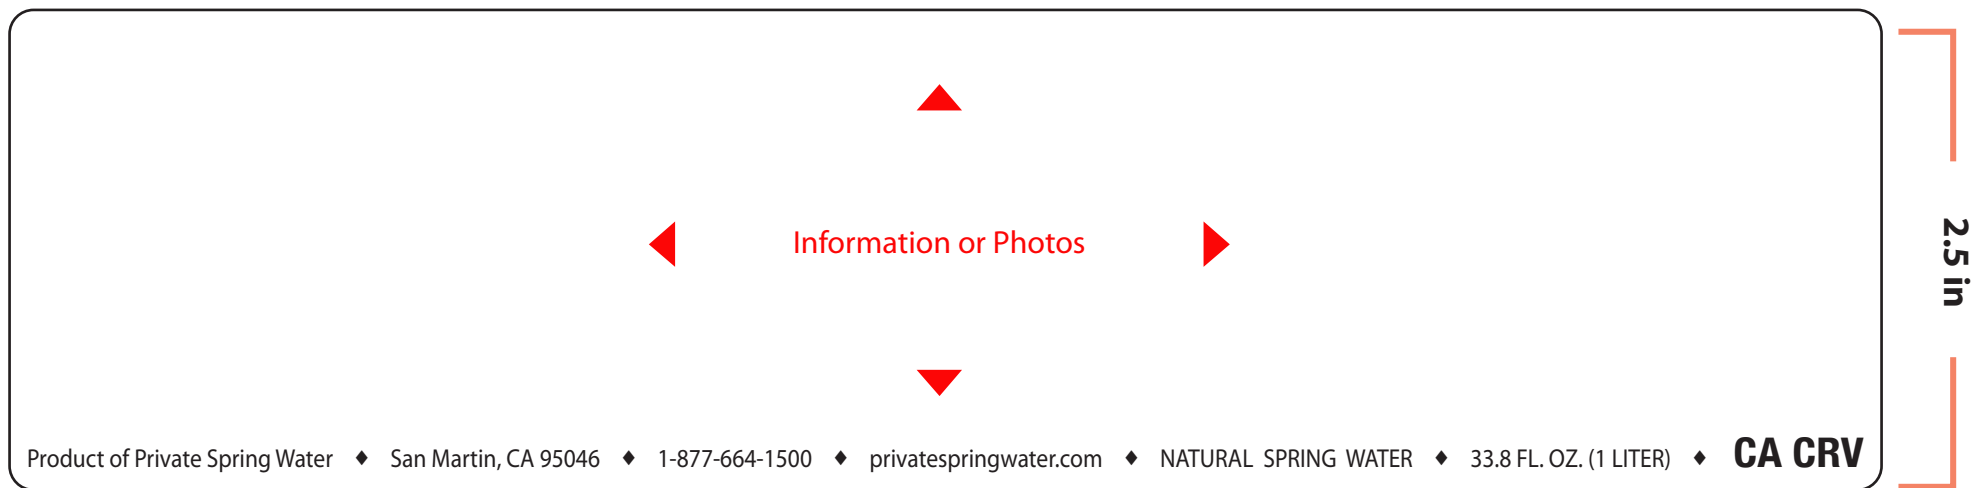

# 33.8oz Bottle Labels (PAPER LABEL)

# 33.8oz Bottle Labels (CLEAR LABEL)

 Pink area = Clear

7 Color Press  
 CMYK + White + 2 Colors  
 or  
 2 Colors + White + CMYK

 Back of bottle or Logo