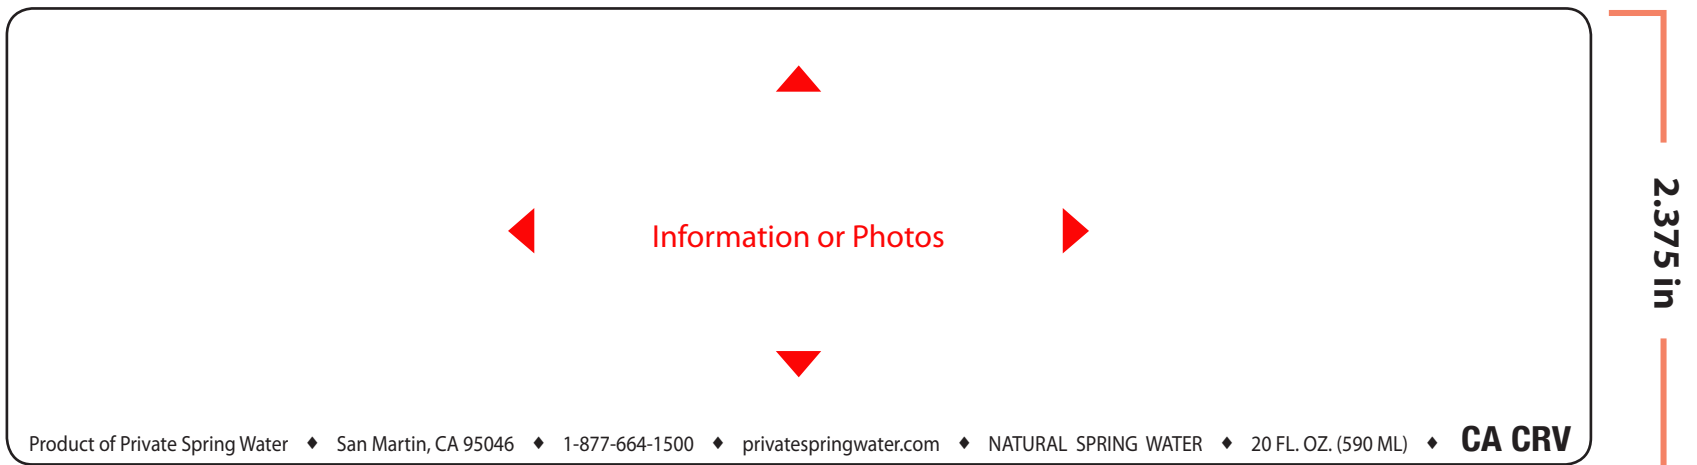

20oz Bottle Labels (PAPER LABEL)

20oz Bottle Labels (CLEAR LABEL)

 Pink area = Clear

7 Color Press
 CMYK + White + 2 Colors
 or
 2 Colors + White + CMYK

 Back of bottle or Logo