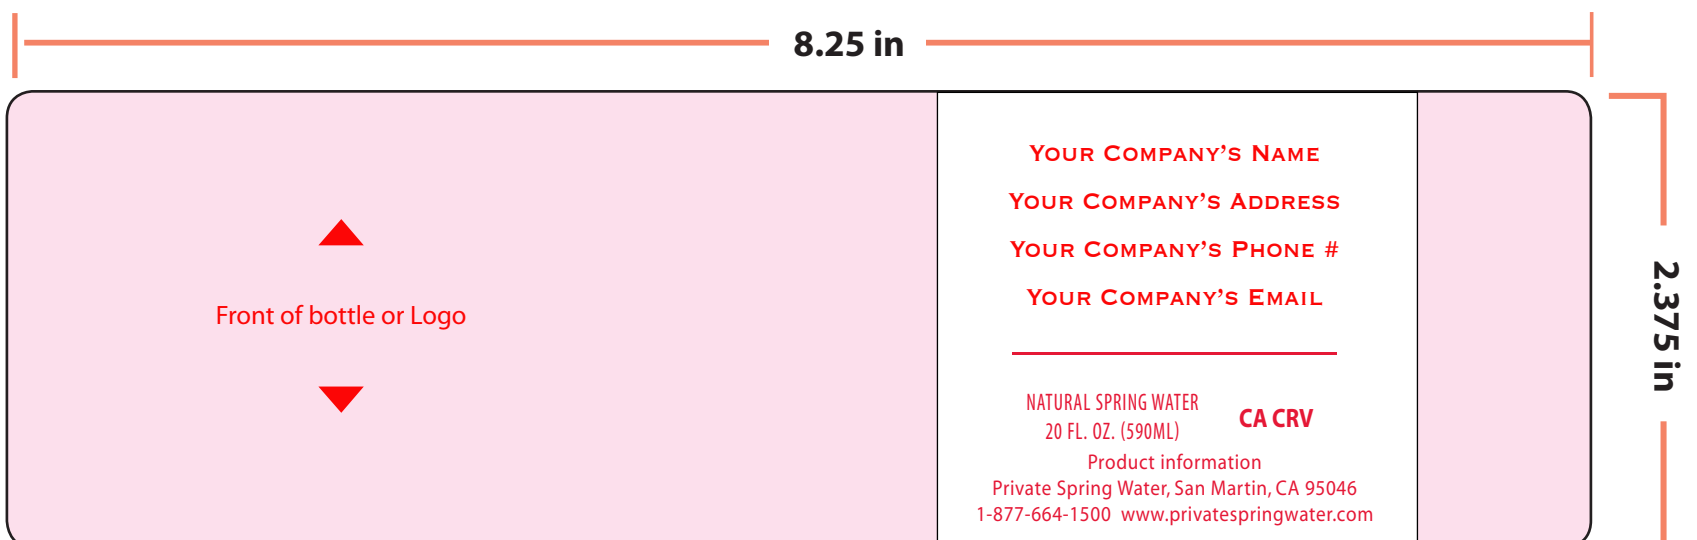

20oz Bottle Labels (PAPER LABEL)

20oz Bottle Labels (CLEAR LABEL)

 Pink area = Clear

7 Color Press
 CMYK + White + 2 Colors
 or
 2 Colors + White + CMYK

 Back of bottle or Logo