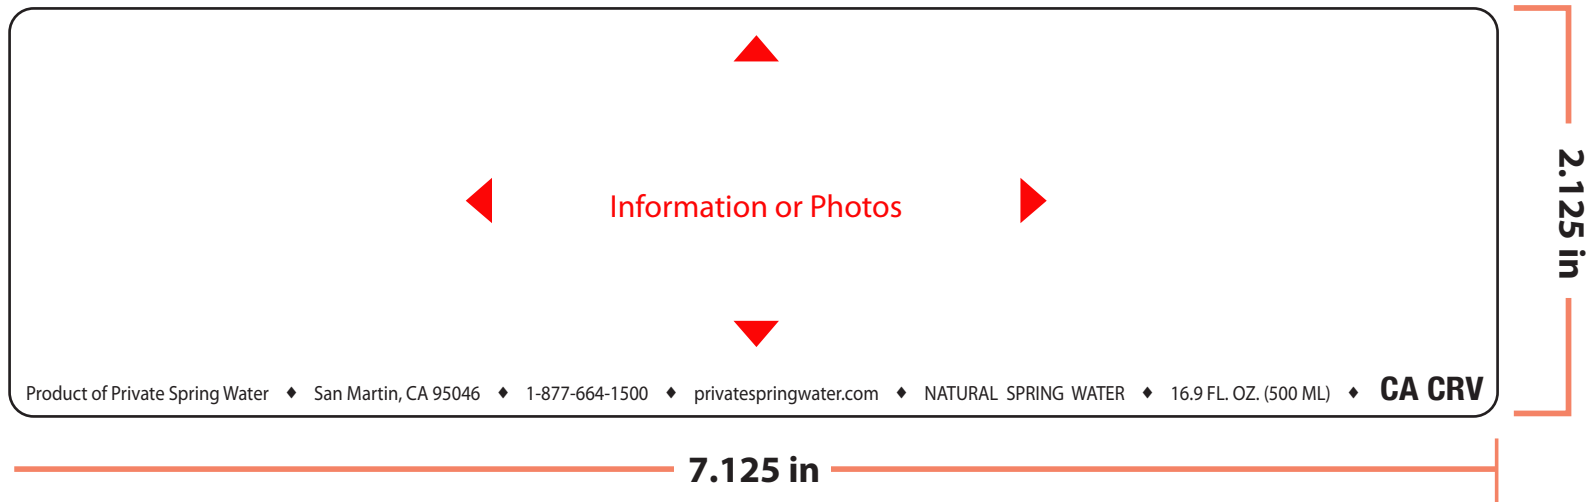

16oz Bottle Labels (PAPER LABEL)

16oz Bottle Labels (CLEAR LABEL)

 Pink area = Clear

7 Color Press
CMYK + White + 2 Colors
or
2 Colors + White + CMYK

 Back of bottle or Logo