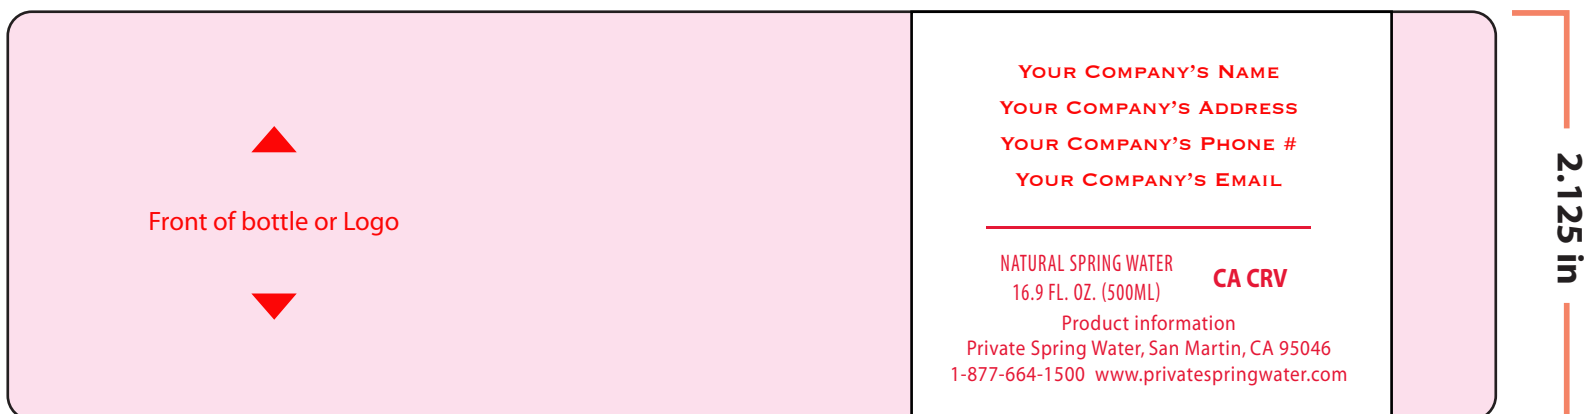

16oz Bottle Labels (PAPER LABEL)

16oz Bottle Labels (CLEAR LABEL)

 Pink area = Clear

7 Color Press
CMYK + White + 2 Colors
or
2 Colors + White + CMYK

 Back of bottle or Logo