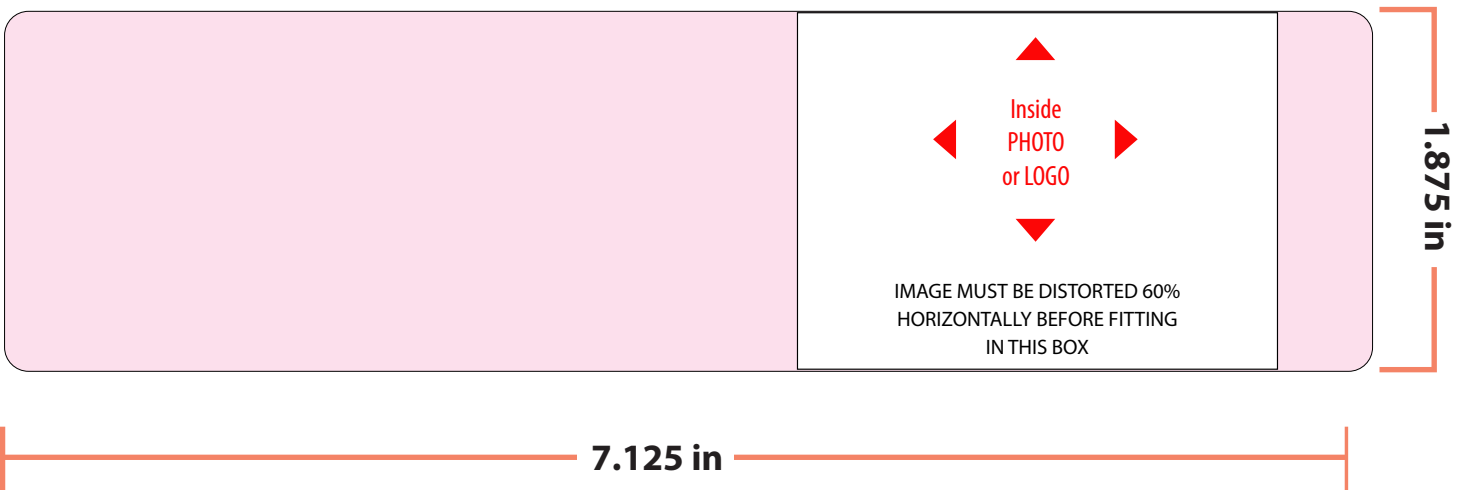

12oz Bottle Labels (PAPER LABEL)

12oz Bottle Labels (CLEAR LABEL)

Pink area = Clear

7 Color Press
 CMYK + White + 2 Colors
 or
 2 Colors + White + CMYK

▲ Back of bottle or Logo