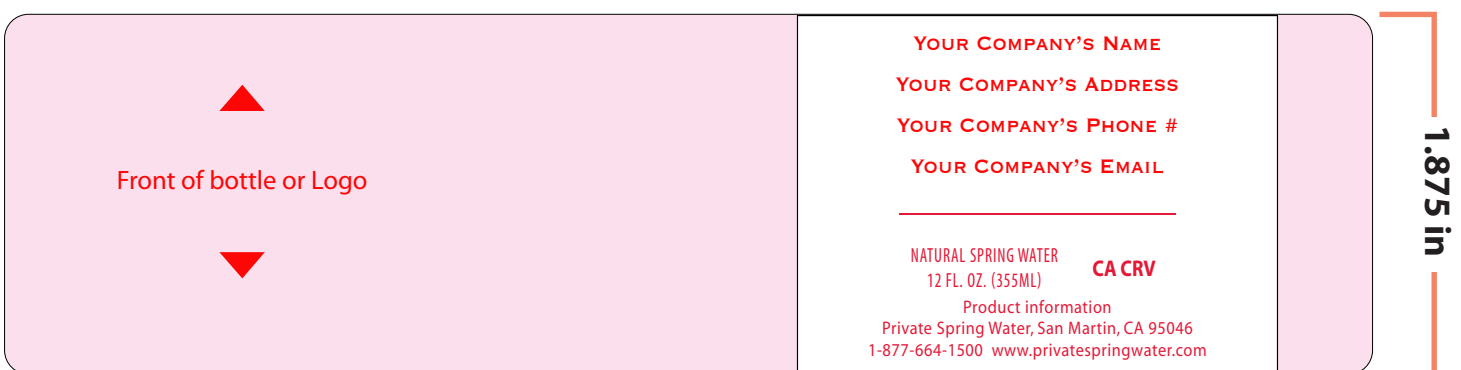

12oz Bottle Labels (PAPER LABEL)

12oz Bottle Labels (CLEAR LABEL)

Pink area = Clear

7 Color Press
 CMYK + White + 2 Colors
 or
 2 Colors + White + CMYK

▲ Back of bottle or Logo