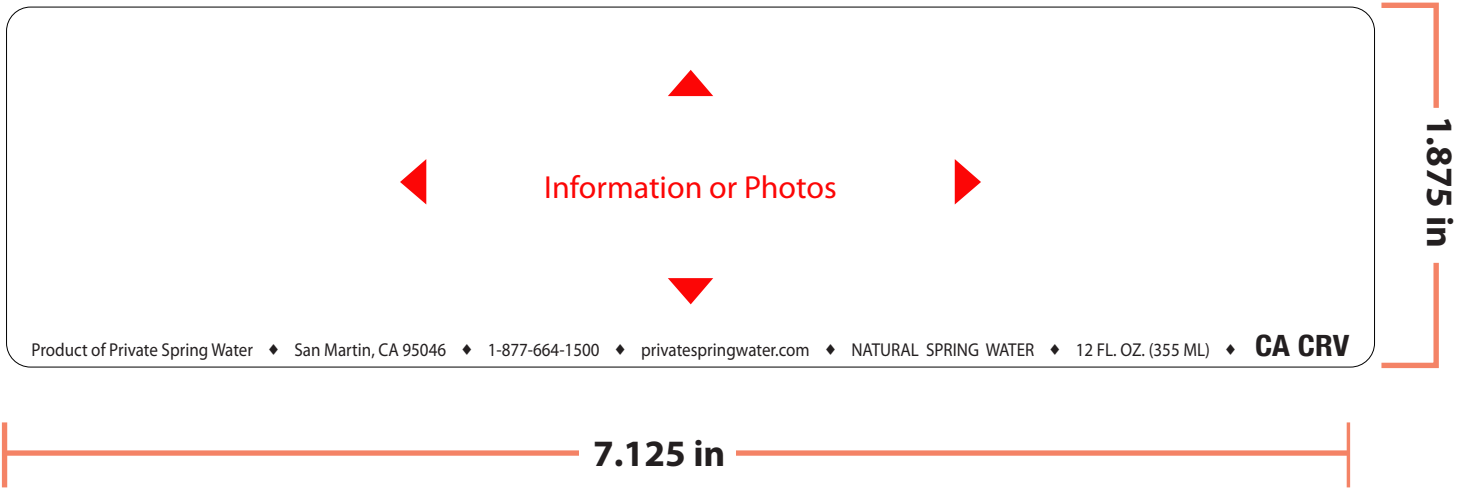

12oz Bottle Labels (PAPER LABEL)

12oz Bottle Labels (CLEAR LABEL)

Pink area = Clear

7 Color Press
 CMYK + White + 2 Colors
 or
 2 Colors + White + CMYK

▲ Back of bottle or Logo